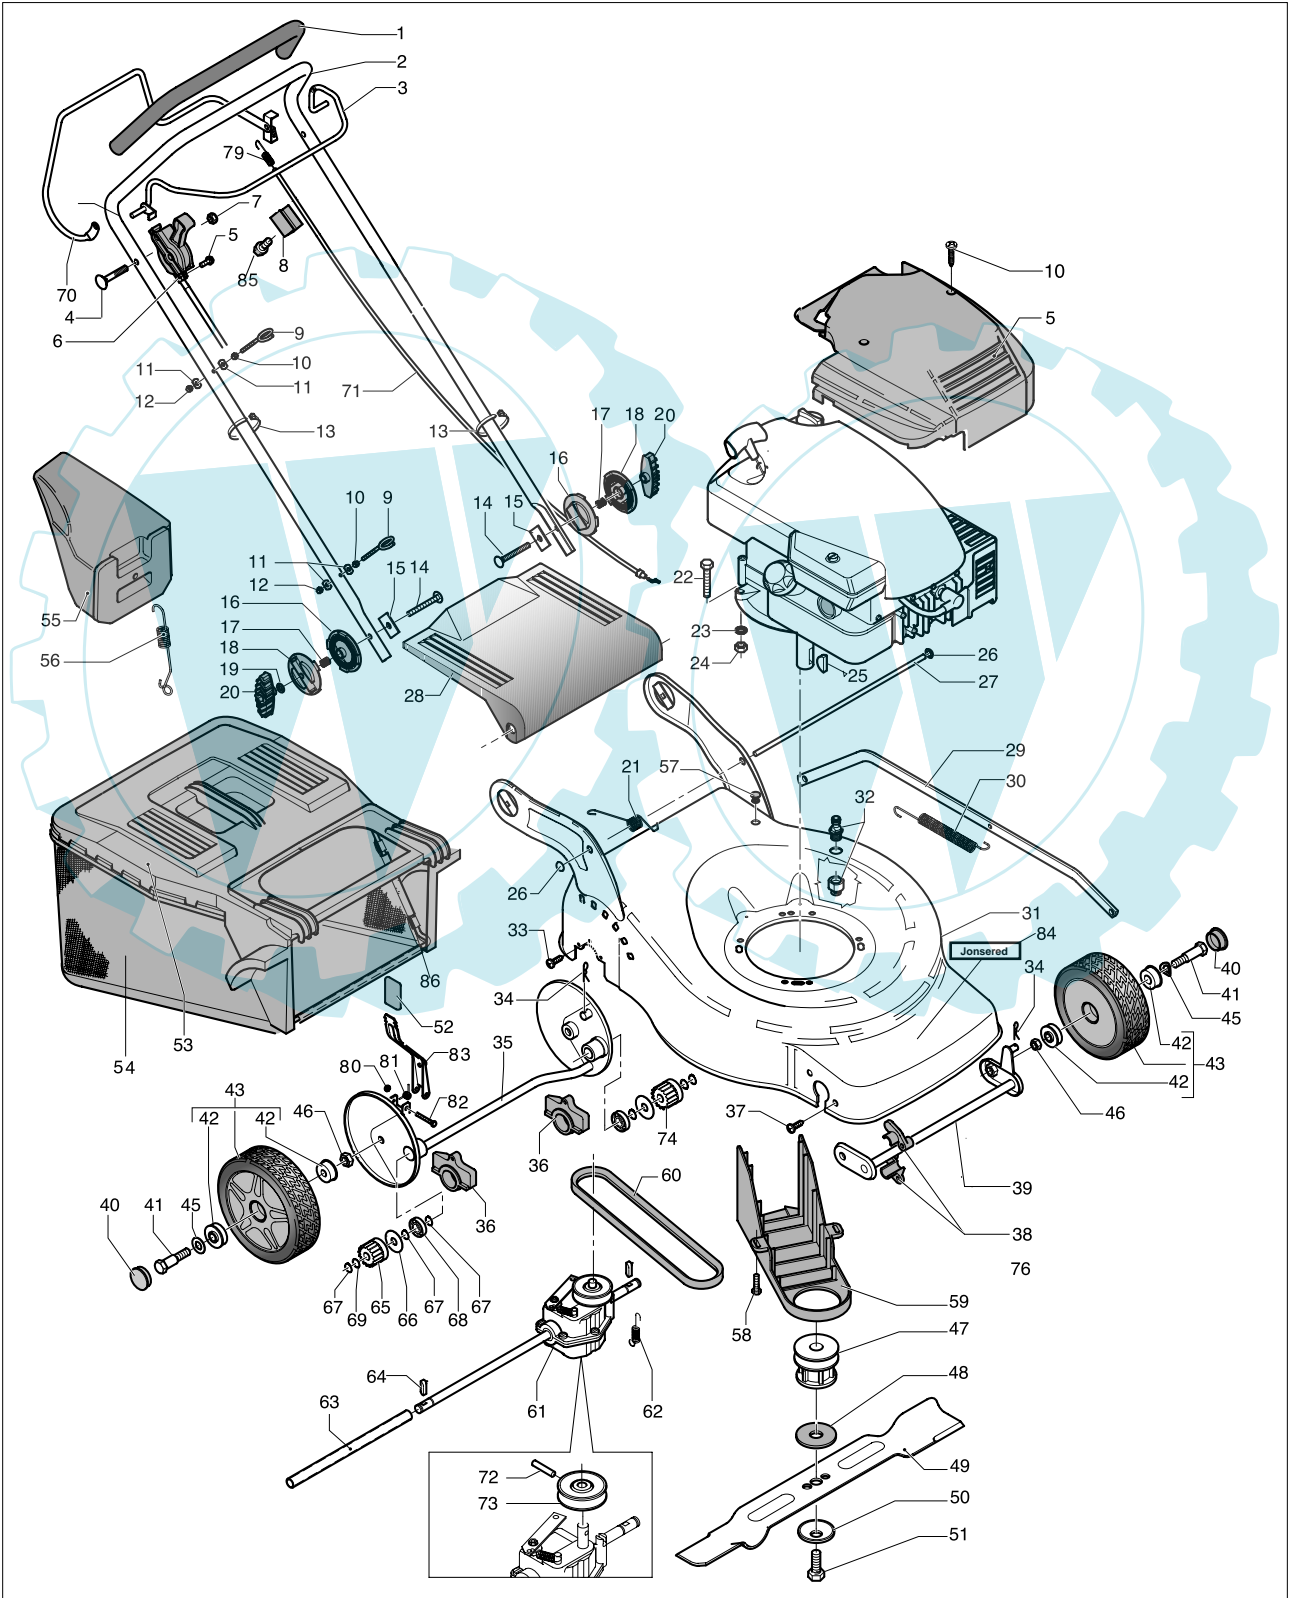

brand	JONSERED

date	NOV/03	SHEET 1/3

Model

LM 2147 CMD AUTOSTART

Product number

9538765-03